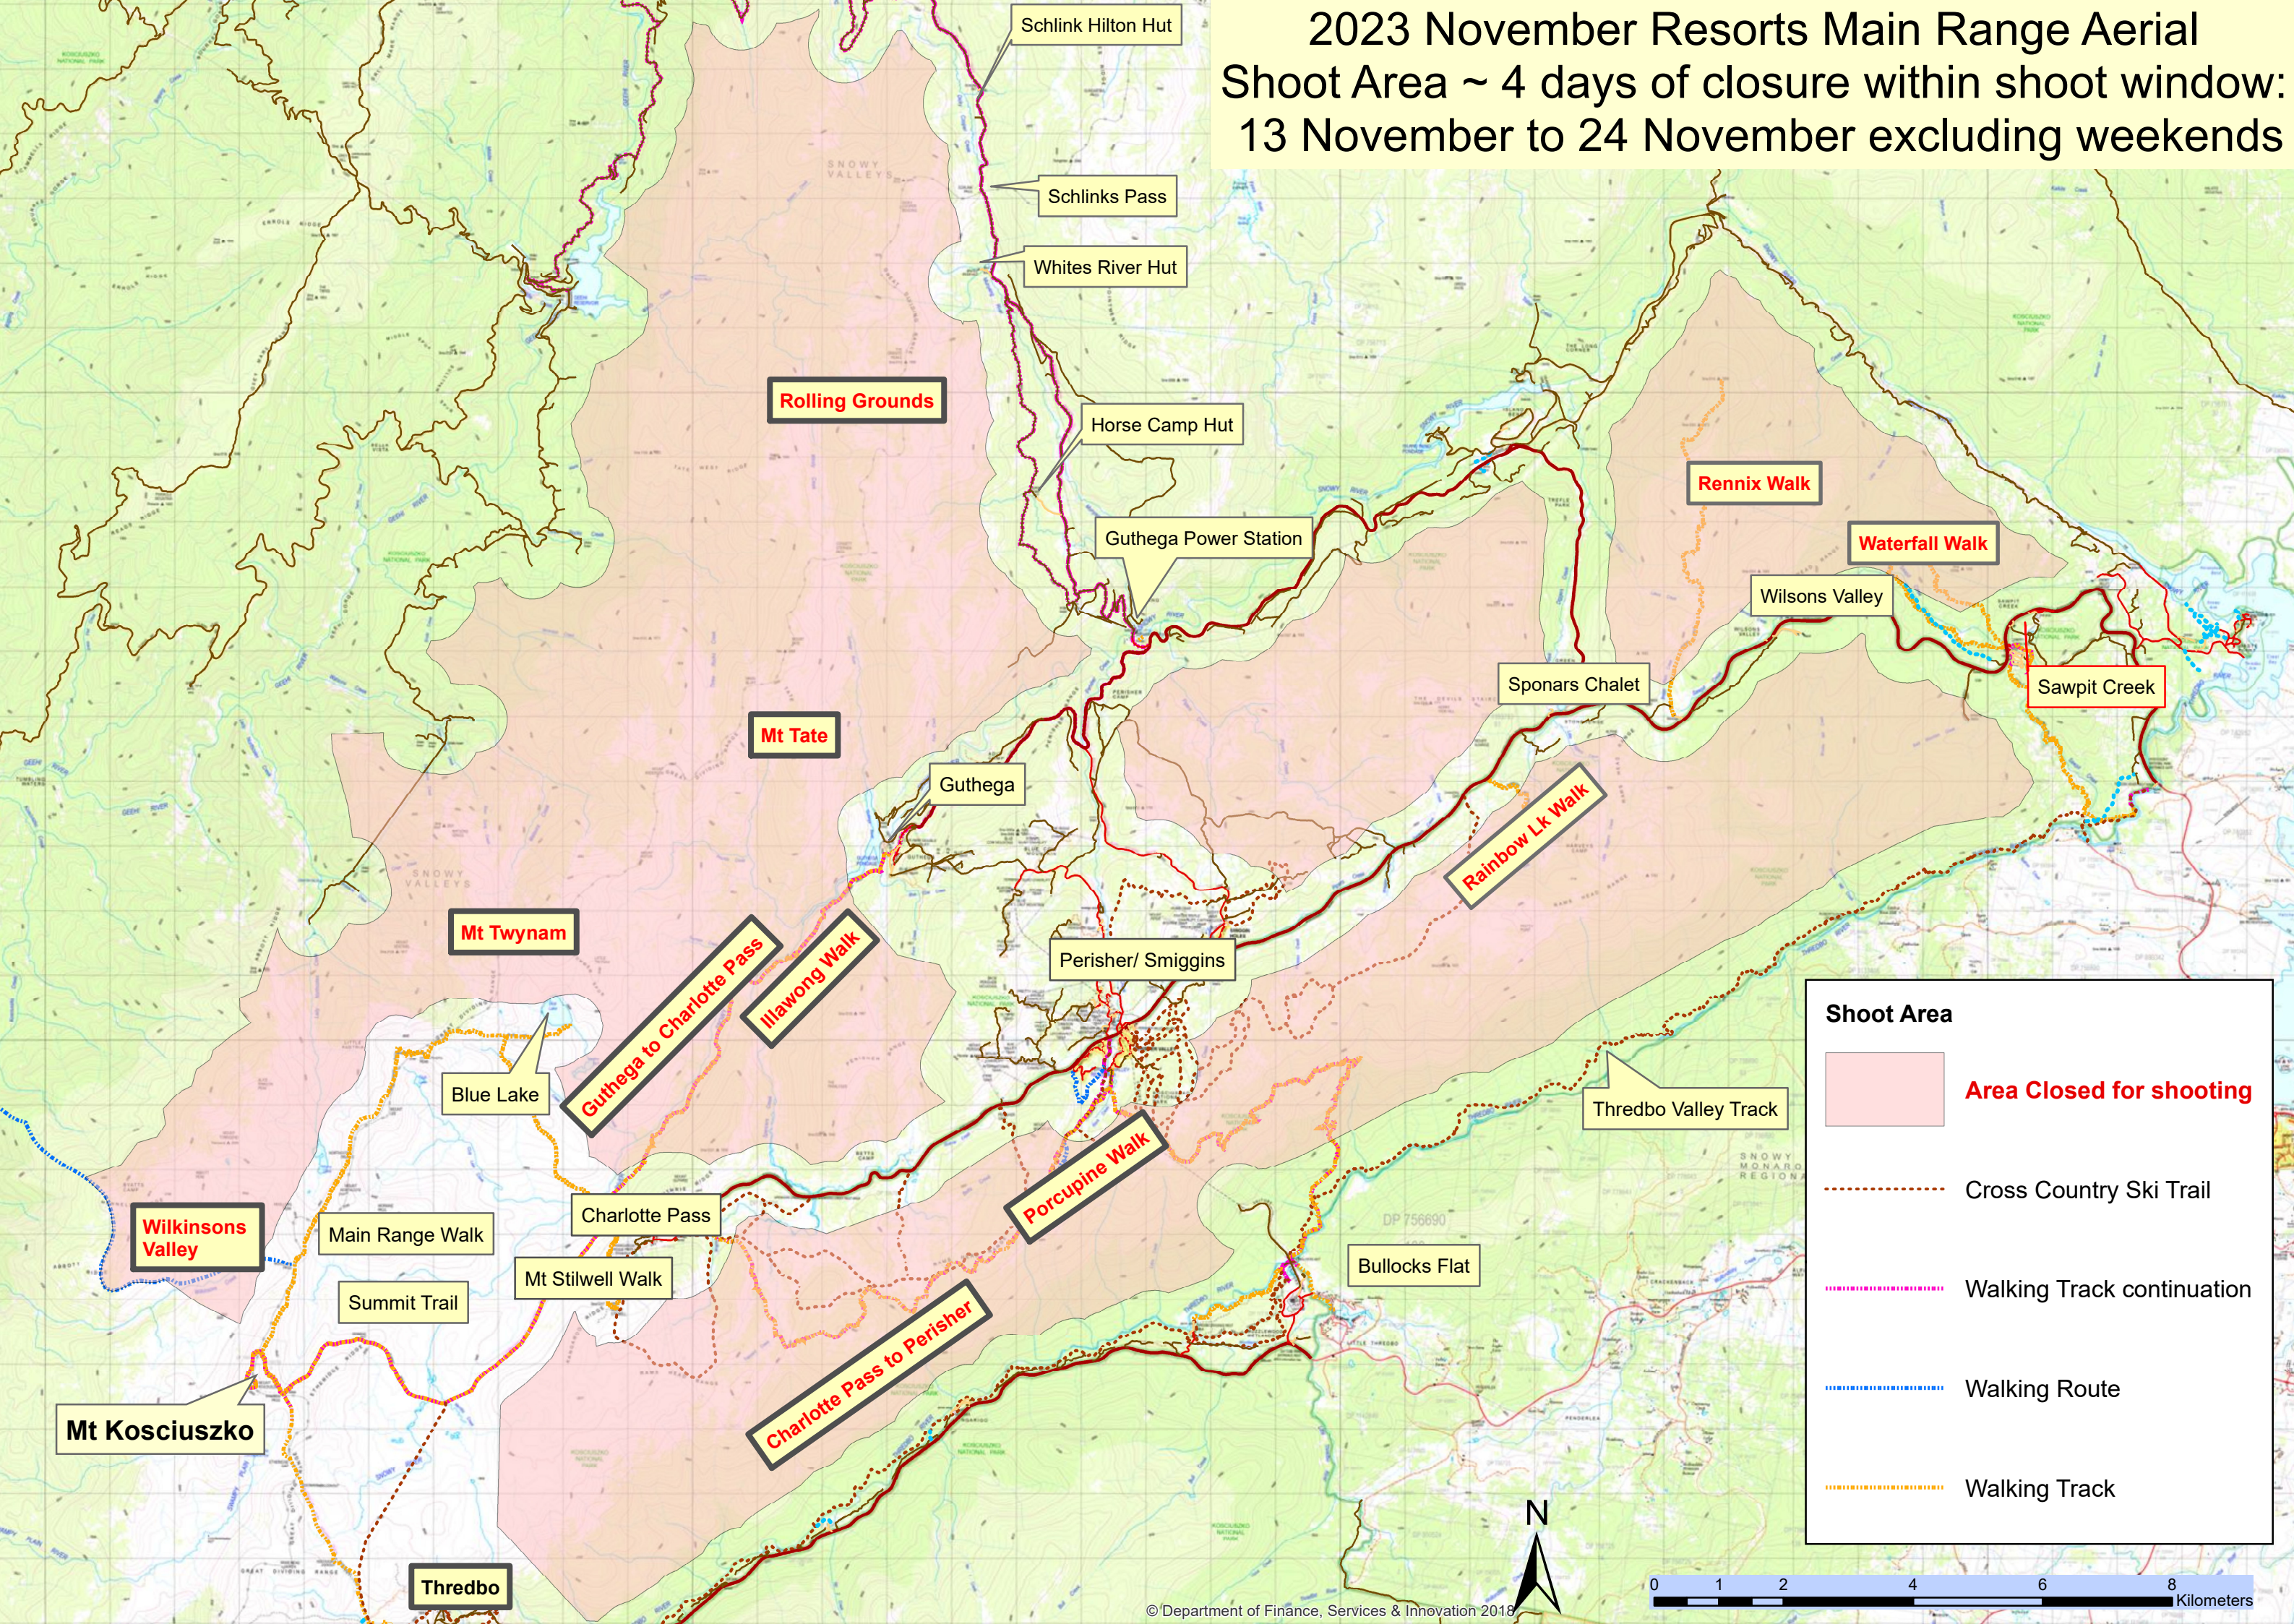

2023 November Resorts Main Range Aerial Shoot Area ~ 4 days of closure within shoot window: 13 November to 24 November excluding weekends

Shoot Area

- Area Closed for shooting
- Cross Country Ski Trail
- Walking Track continuation
- Walking Route
- Walking Track